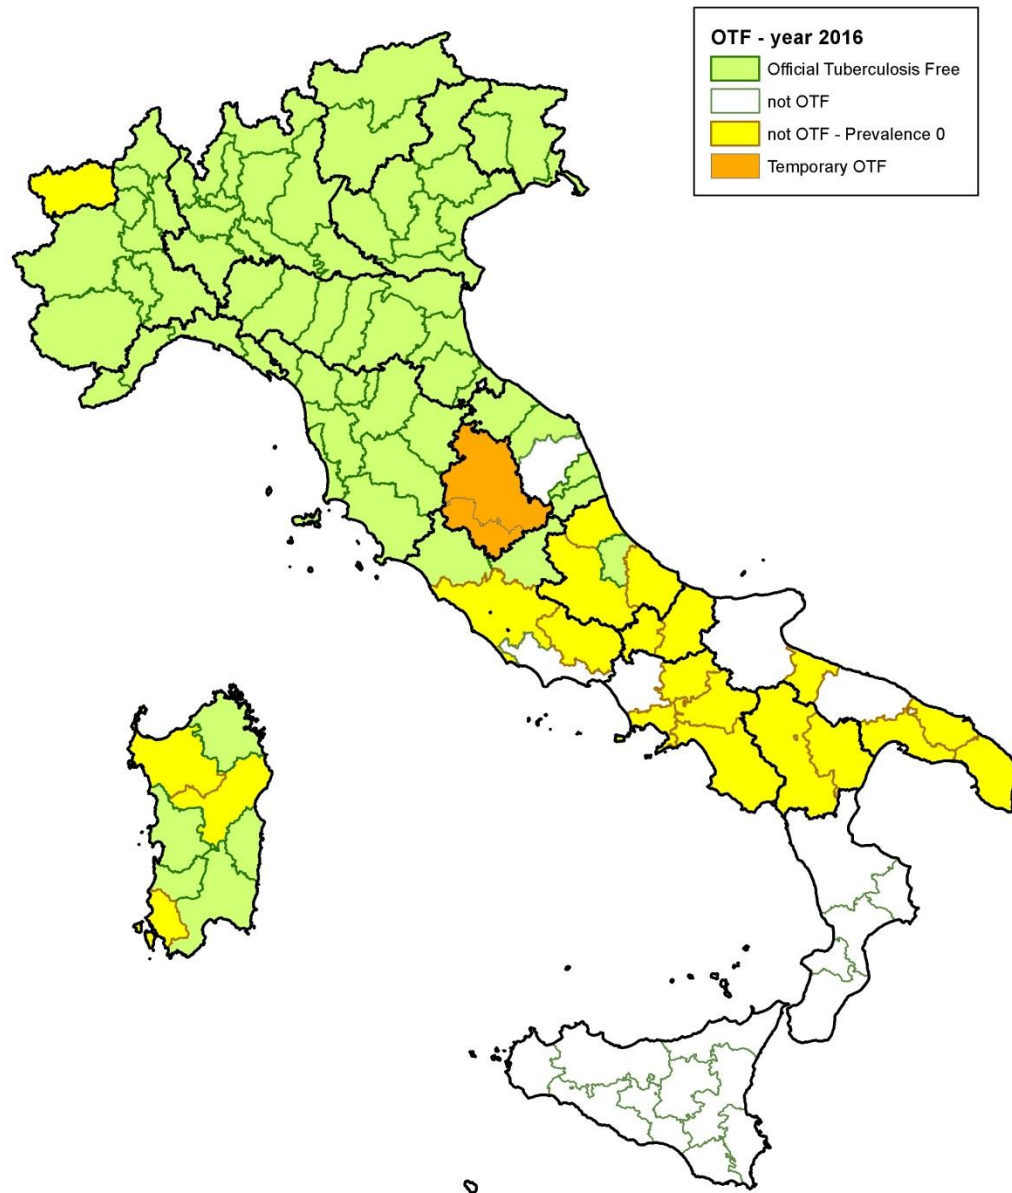

BOVINE TUBERCULOSIS IN ITALY - YEAR 2013

0 37,5 75 150 225 300 Km

BOVINE TUBERCULOSIS IN ITALY - YEAR 2015

BOVINE TUBERCULOSIS IN ITALY - YEAR 2016

0 37,5 75 150 225 300 Km

BOVINE TUBERCULOSIS IN ITALY - YEAR 2016

update 26/04/2017

0 37,5 75 150 225 300 Km

Created by O.E.V.R.
Date: 27/04/2017