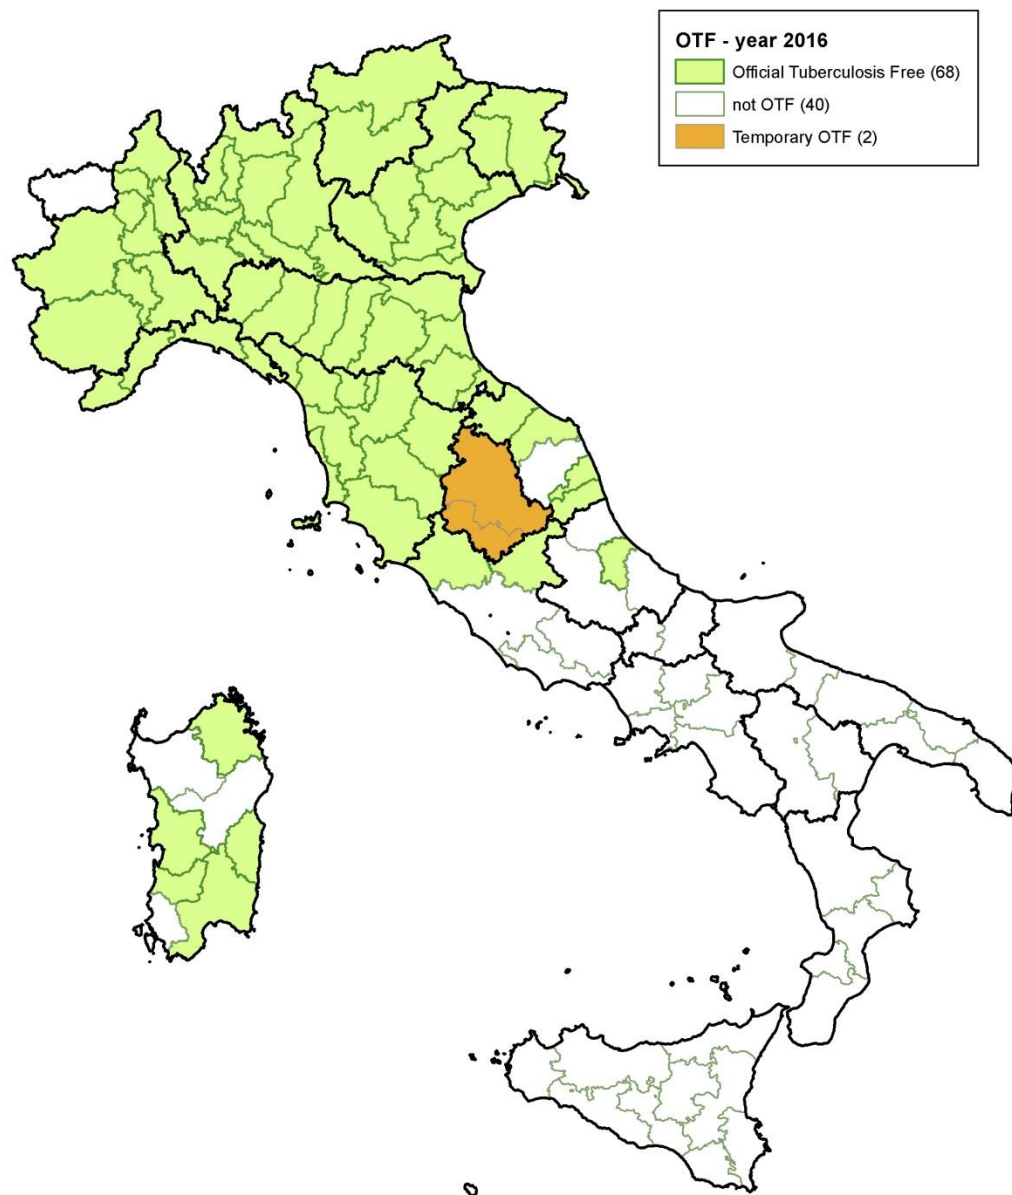

BOVINE TUBERCULOSIS IN ITALY - YEAR 2013

0 37,5 75 150 225 300 Km

BOVINE TUBERCULOSIS IN ITALY - YEAR 2015

BOVINE TUBERCULOSIS IN ITALY - YEAR 2016

0 37,5 75 150 225 300 Km

BOVINE TUBERCULOSIS IN ITALY - YEAR 2016

update 26/04/2017

0 37,5 75 150 225 300 Km

Created by O.E.V.R.
Date: 27/04/2017