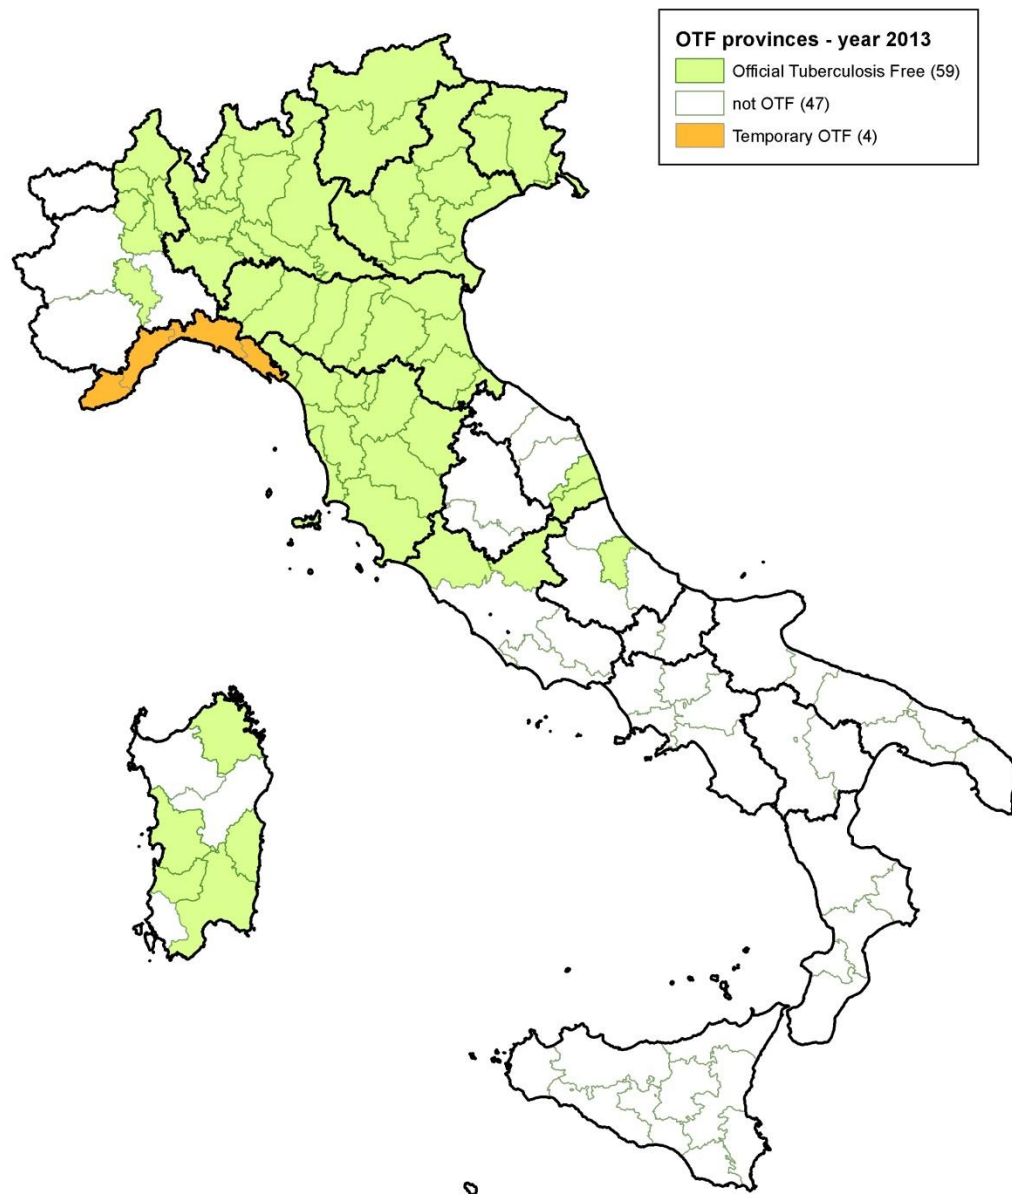

BOVINE TUBERCULOSIS IN ITALY - YEAR 2013

0 37,5 75 150 225 300 Km

BOVINE TUBERCULOSIS IN ITALY - YEAR 2015

BOVINE TUBERCULOSIS IN ITALY - YEAR 2016

0 37,5 75 150 225 300 Km

BOVINE TUBERCULOSIS IN ITALY - YEAR 2016

update 26/04/2017

0 37,5 75 150 225 300 Km

Created by O.E.V.R.
Date: 27/04/2017