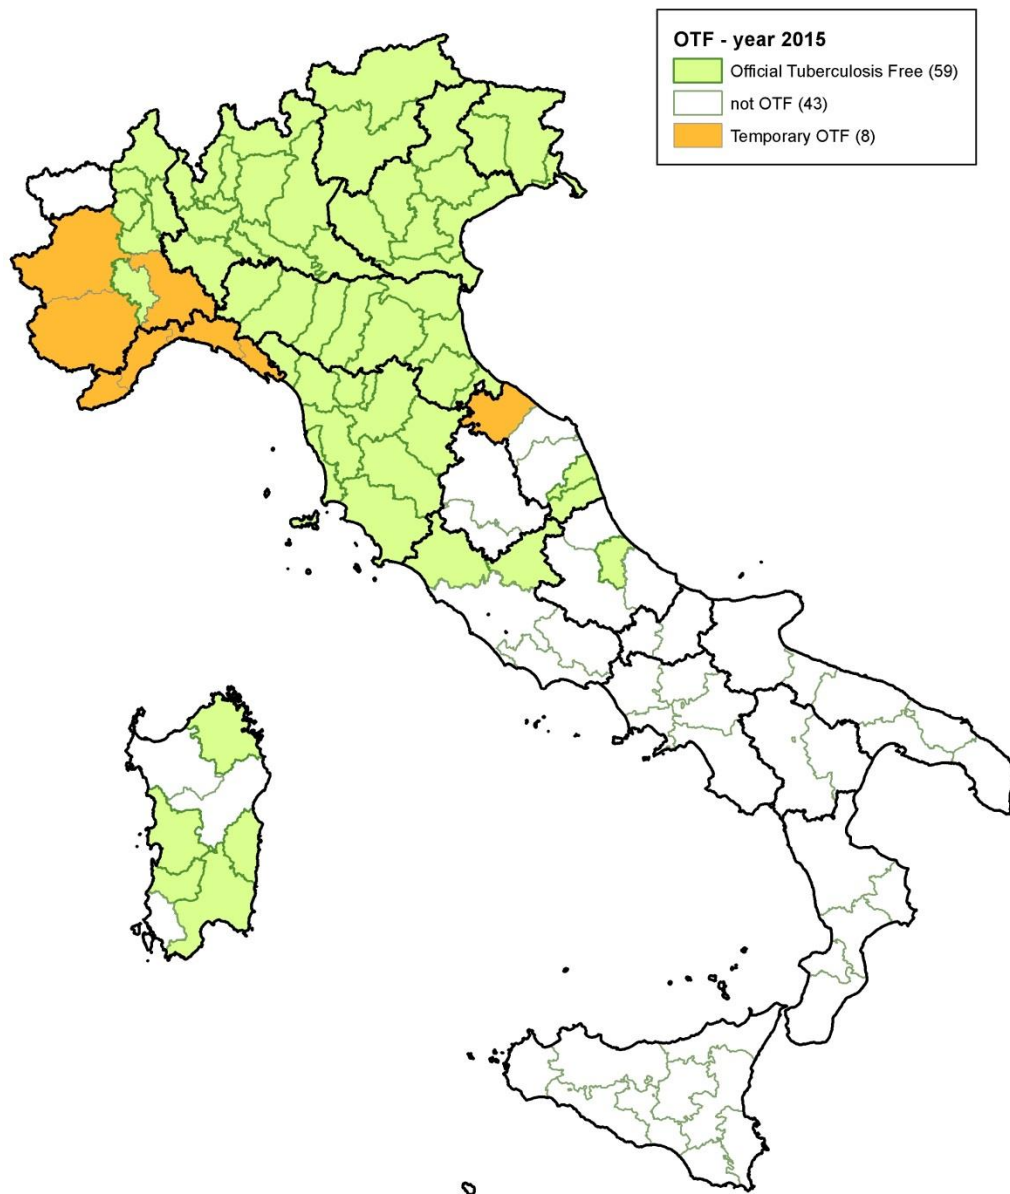

BOVINE TUBERCULOSIS IN ITALY - YEAR 2013

0 37,5 75 150 225 300 Km

BOVINE TUBERCULOSIS IN ITALY - YEAR 2015

BOVINE TUBERCULOSIS IN ITALY - YEAR 2016

0 37,5 75 150 225 300 Km

BOVINE TUBERCULOSIS IN ITALY - YEAR 2016

update 26/04/2017

0 37,5 75 150 225 300 Km

Created by O.E.V.R.
Date: 27/04/2017